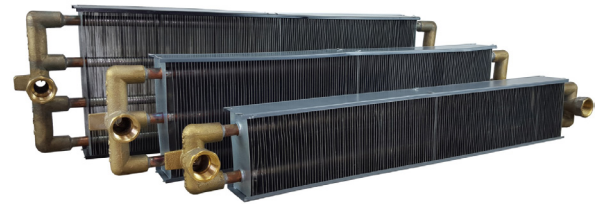

Steel Convactor Element

#CE624	6"D X 24"L
#CE628	6"D X 28"L
#CE632	6"D X 32"L
#CE636	6"D X 36"L
#CE640	6"D X 40"L
#CE644	6"D X 44"L
#CE648	6"D X 48"L