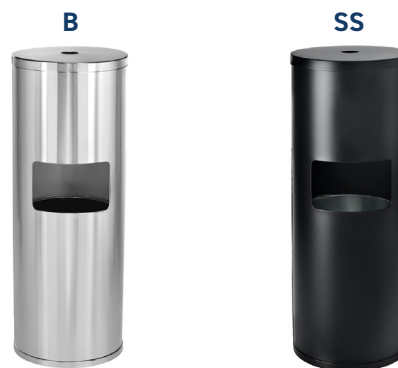

#DISPWIPE-B

Available in White Or Black
10"W x 13"H x 10"D

Wall Mount Wipes Dispenser- Stainless Steel

#DISPWIPE-SS

Stainless Steel
10.6"H x 13.1"W x 13.1"D
Holds up to 900 Wipes

Floor Standing Wipes Dispenser