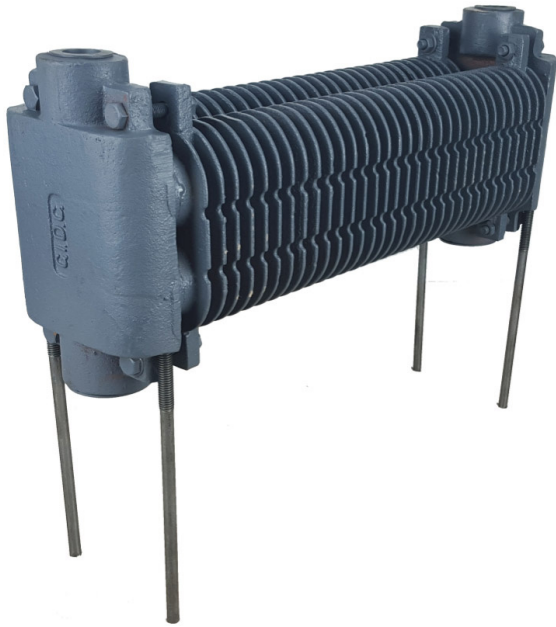

RADIATORS & HEATERS

Cast Iron Convactor Element

#RAD423	4"D X 23"L
#RAD427	4"D X 27"L
#RAD431	4"D X 31"L
#RAD435	4"D X 35"L
#RAD439	4"D X 39"L
#RAD443	4"D X 43"L
#RAD447	4"D X 47"L
#RAD455	4"D X 55"L