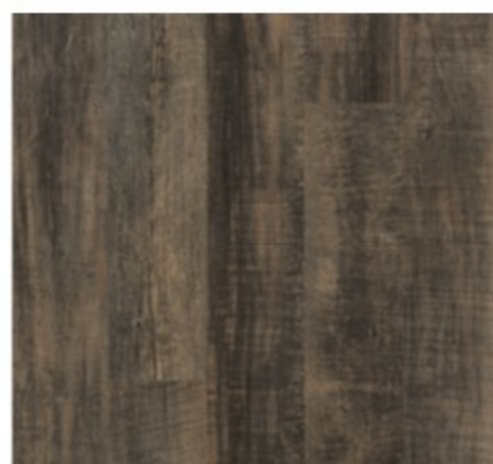

ESSENTIALS BENEFITS

EASYCLEAN™

Innovative lacquer repels dirt and grime for simple cleanup and stain protection.

BAYWOOD BROWN | 950

BONBON | 830 #LVP12-830

FALLEN LEAF | 550

RICHMOND GOLD | 840

RUSTIC TAUPE | 860