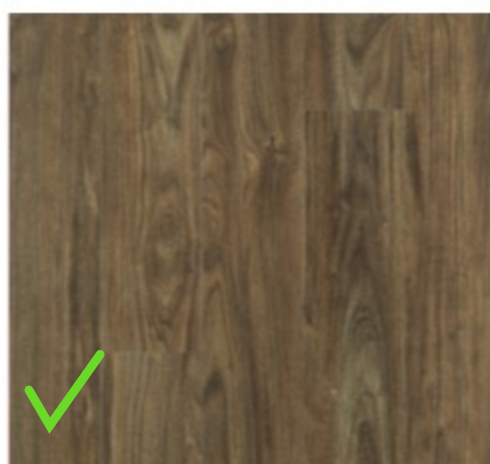

BONBON | 830 #LVP12-830